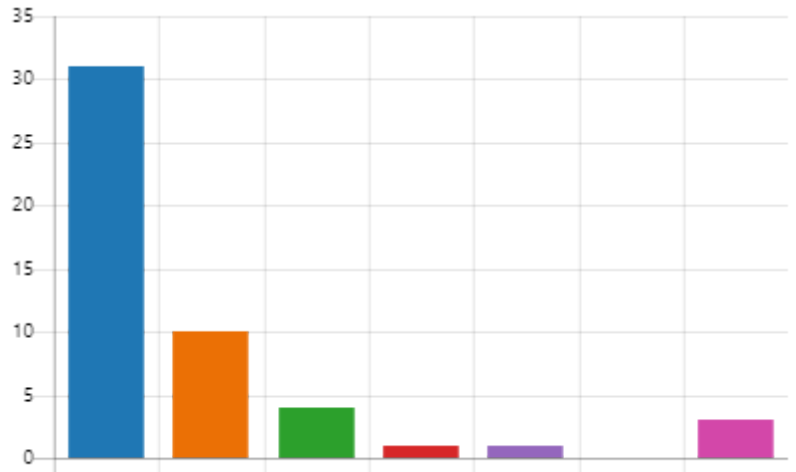

1. What school does your child/children attend:

Cookham Rise Primary	31
Holy Trinity CofE Primary	10
Cookham Dean CofE Primary	4
Herries Preparatory	1
Cookham Nursery	1
Cookham Montessori	0
Other	3

2. How often do you use our play area?